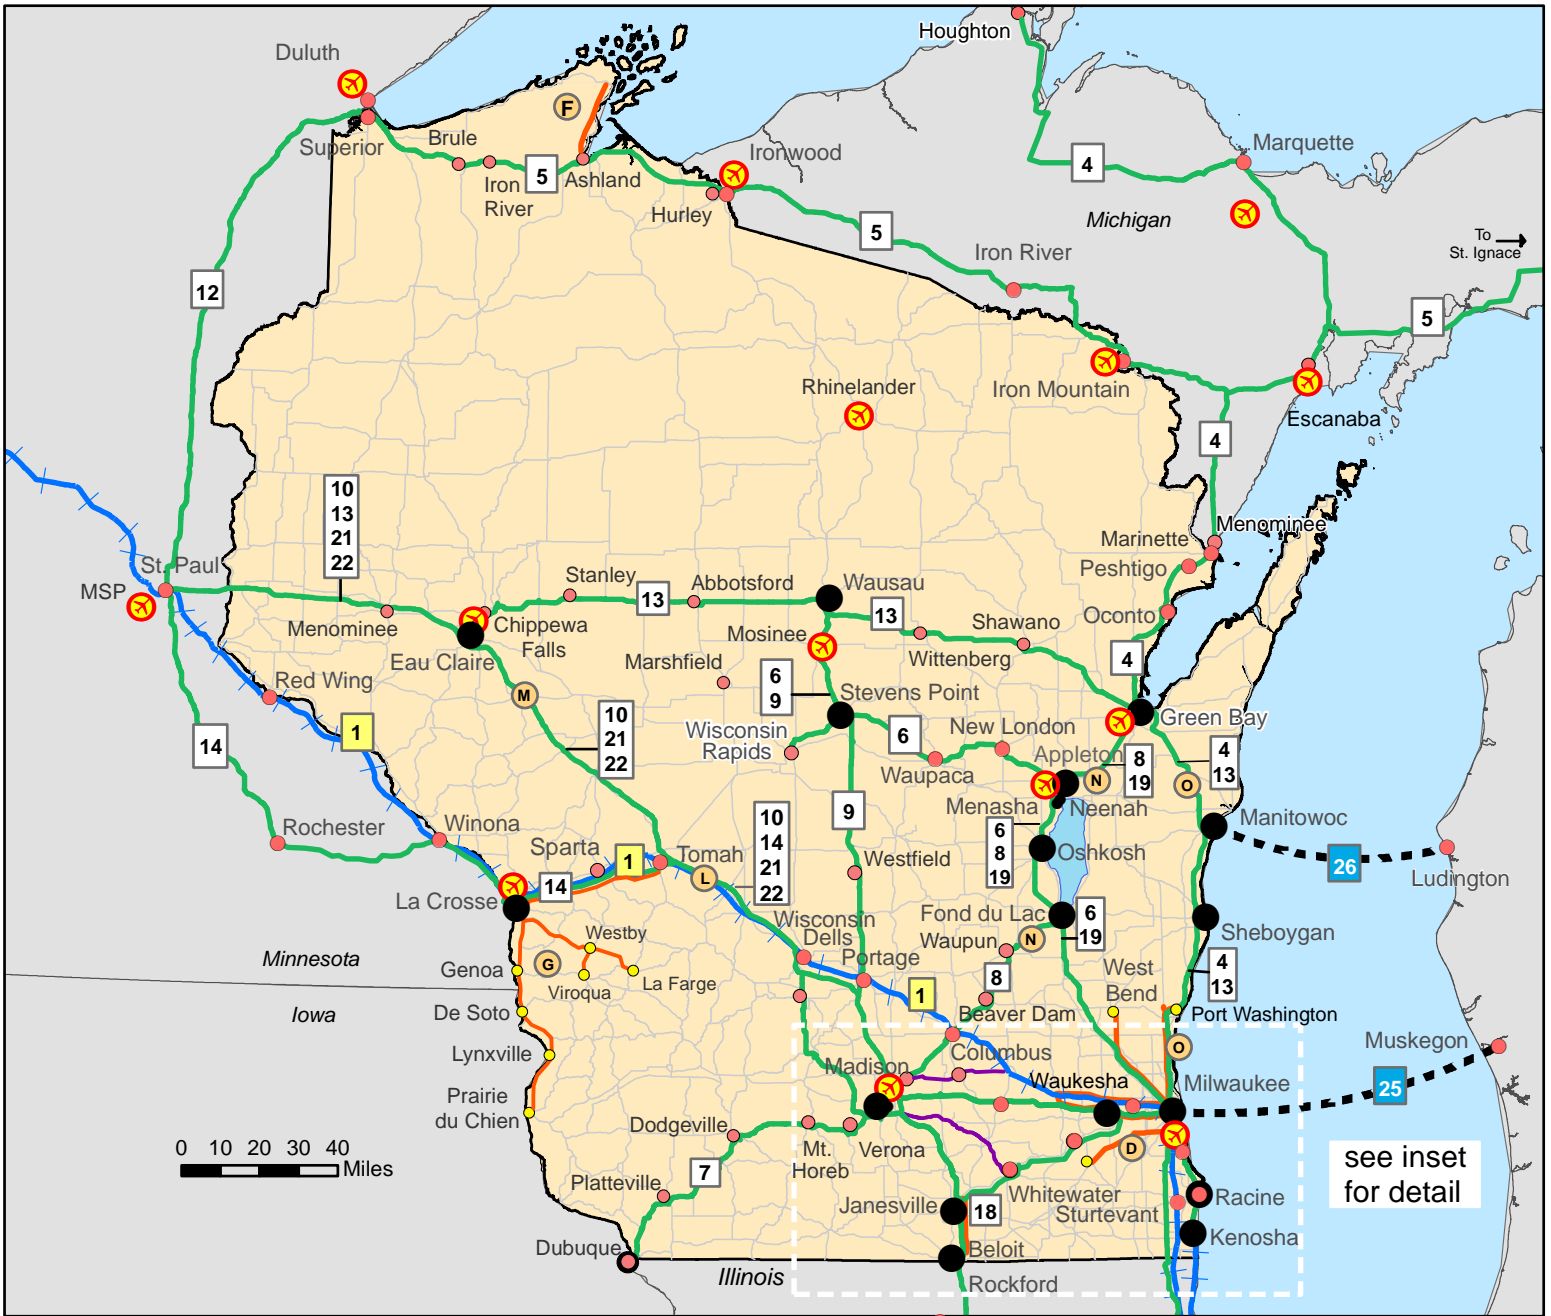

# Wisconsin Get-Around Guide

## Intercity Public Transportation Information

March 2018

Guide is updated frequently and available at

[wisconsindot.gov/Pages/travel/pub-transit/](http://wisconsindot.gov/Pages/travel/pub-transit/)

Includes route map, connection information, and contacts

### ***Service Highlights: New Amtrak Thruway Connections***

- New Amtrak Thruway bus connections with Badger Bus
  - Enables new Madison-Chicago connections with Badger Bus to Milwaukee and Amtrak's *Hiawatha Service* to Chicago that together with Amtrak's Coach USA/Van Galder partnership provide 13 round-trips daily.
  - Enables additional connections to the *Empire Builder* in Milwaukee
- More information and tickets are available at [Amtrak.com](http://Amtrak.com).

# Intercity Travel Routes