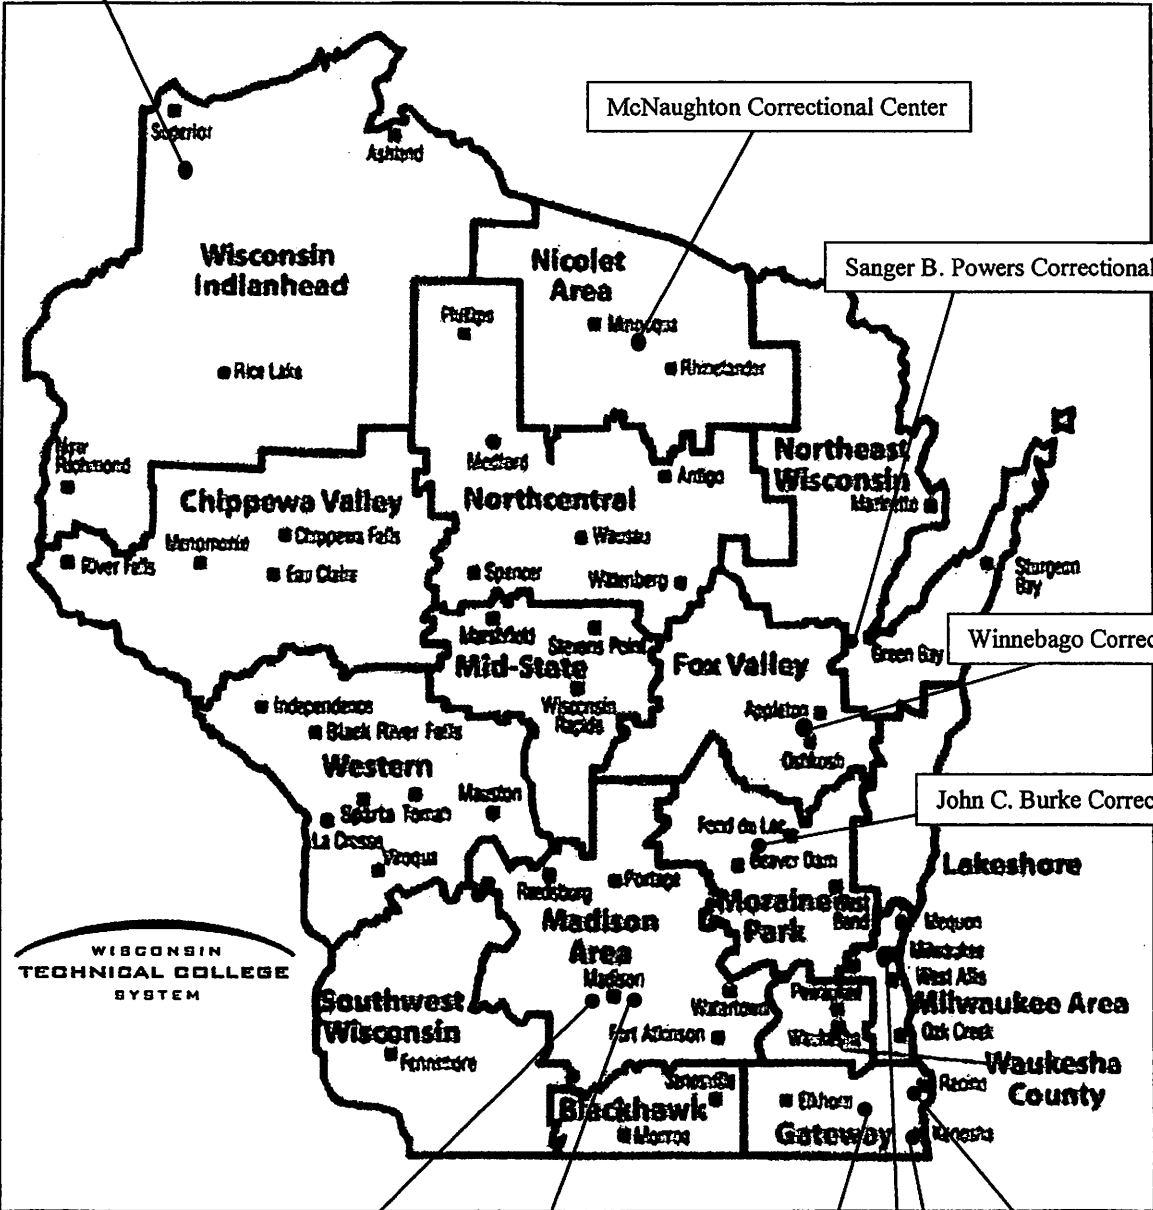

Gordon Correctional Center

McNaughton Correctional Center

Sanger B. Powers Correctional Center

Winnebago Correctional Center

John C. Burke Correctional Center

Oakhill Correctional Institution,  
Oregon Correctional Center

Thompson Correctional Center

Sturtevant Transitional Facility

Robert E. Ellsworth Correctional Center

Kenosha Correctional Center

Felmers O. Chaney Correctional Center,  
Marshall E. Sherrer Correctional Center,  
Milwaukee Women's Correctional Center

**Correctional Centers Not Pictured:**

- Black River Correctional Center (Program Facility)
- Drug Abuse Correctional Center (Program Facility)
- Flambeau Correctional Center (Program Facility)
- St. Croix Correctional Center (Program Facility)