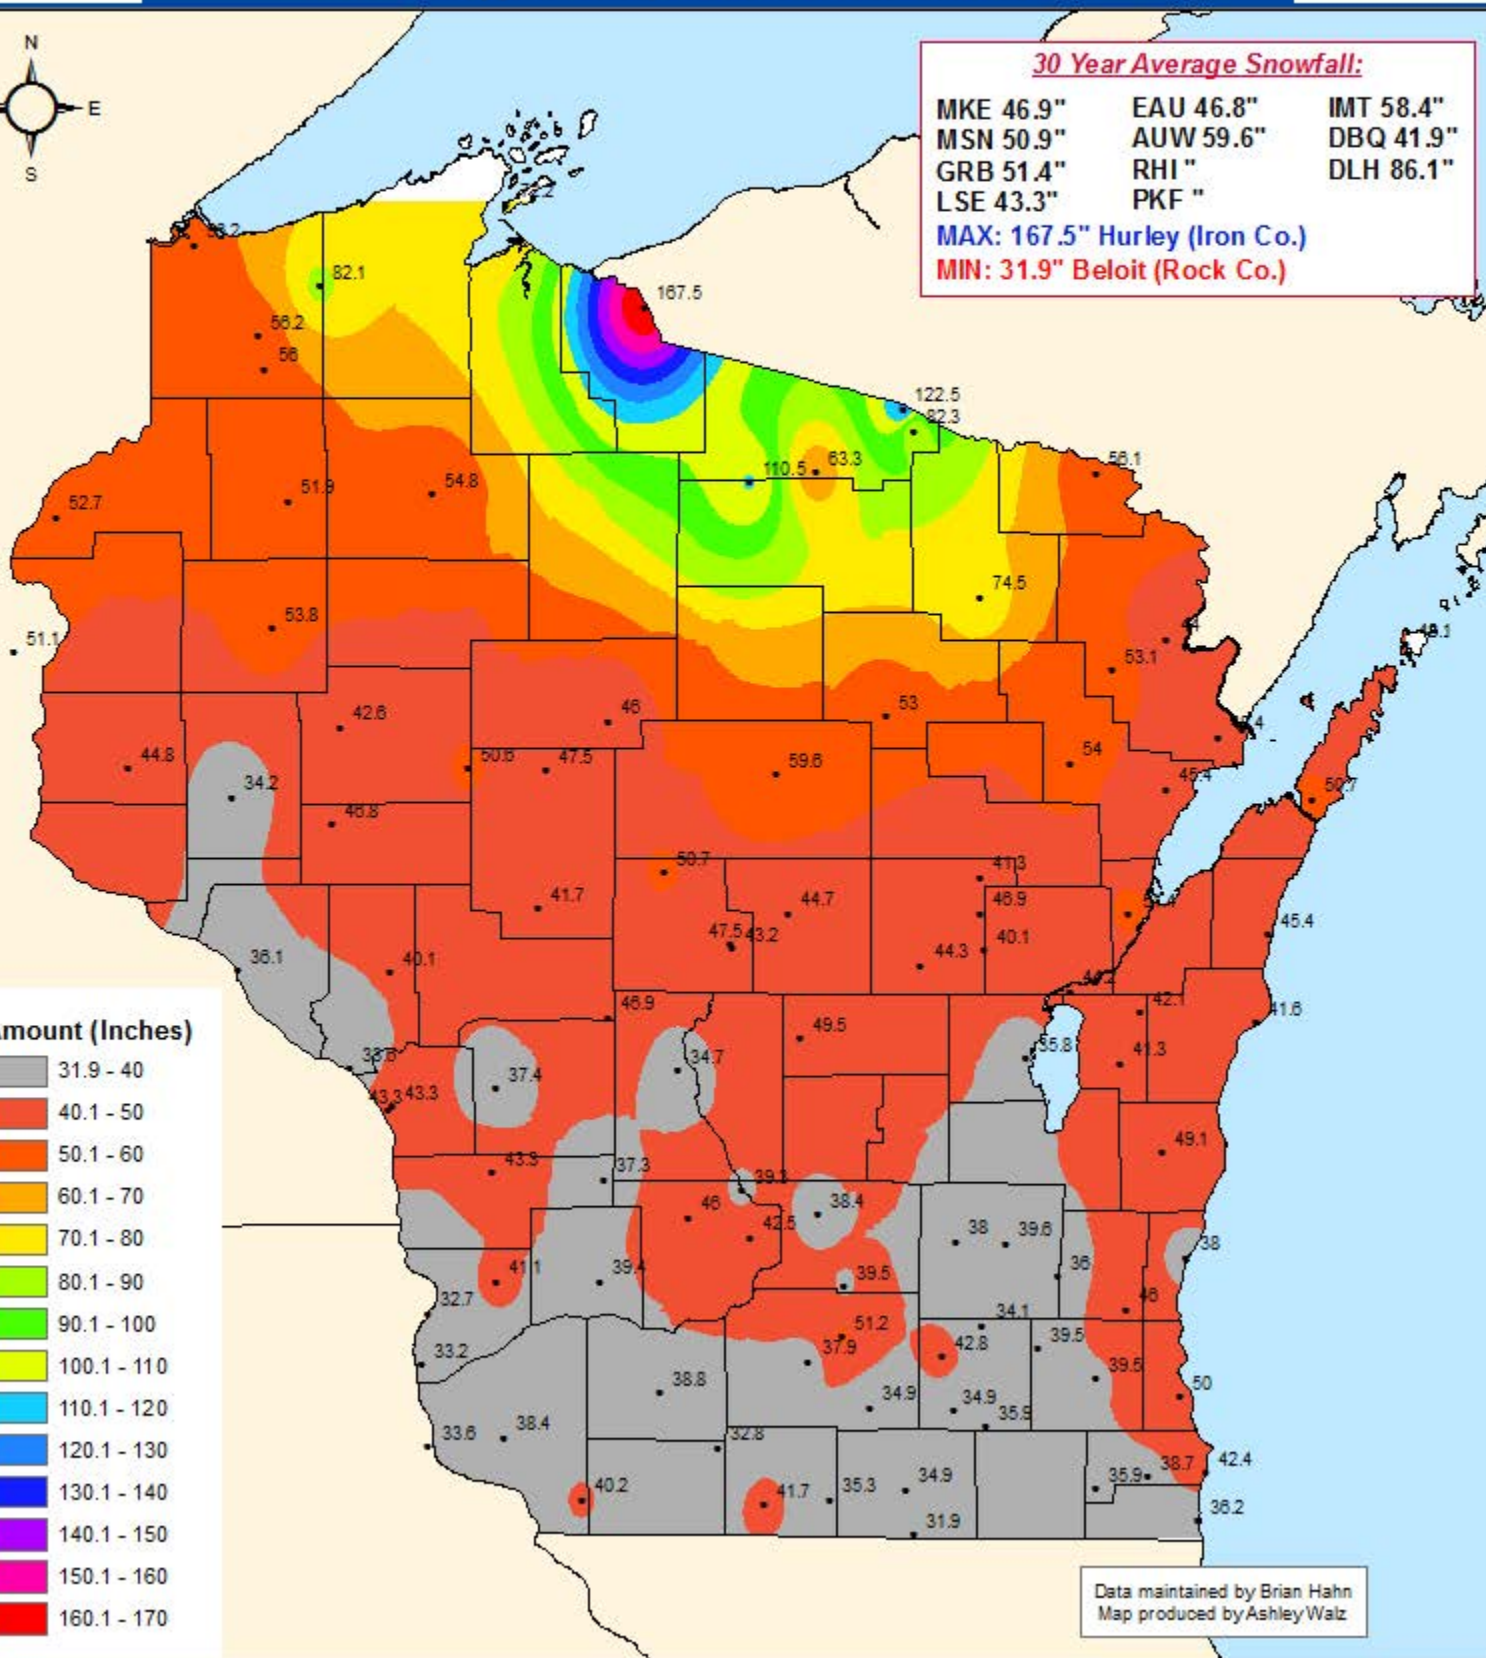

National Weather Service Milwaukee/Sullivan

30 Year Average Snowfall 1981-2010

— Data from approximately 100 NWS Weather Observers —

30 Year Average Snowfall:

MKE 46.9"	EAU 46.8"	IMT 58.4"
MSN 50.9"	AUW 59.6"	DBQ 41.9"
GRB 51.4"	RHI "	DLH 86.1"
LSE 43.3"	PKF "	
MAX: 167.5" Hurley (Iron Co.)		
MIN: 31.9" Beloit (Rock Co.)		

Amount (Inches)

Data maintained by Brian Hahn
Map produced by Ashley Walz