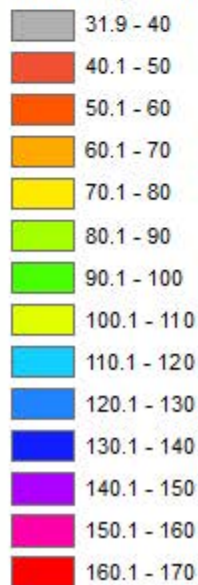

## 30 Year Average Snowfall 1981-2010

— Data from approximately 100 NWS Weather Observers —

### 30 Year Average Snowfall:

MKE 46.9"	EAU 46.8"	IMT 58.4"
MSN 50.9"	AUW 59.6"	DBQ 41.9"
GRB 51.4"	RHI "	DLH 86.1"
LSE 43.3"	PKF "	
<b>MAX: 167.5" Hurley (Iron Co.)</b>		
<b>MIN: 31.9" Beloit (Rock Co.)</b>		

### Amount (Inches)

Data maintained by Brian Hahn  
Map produced by Ashley Walz