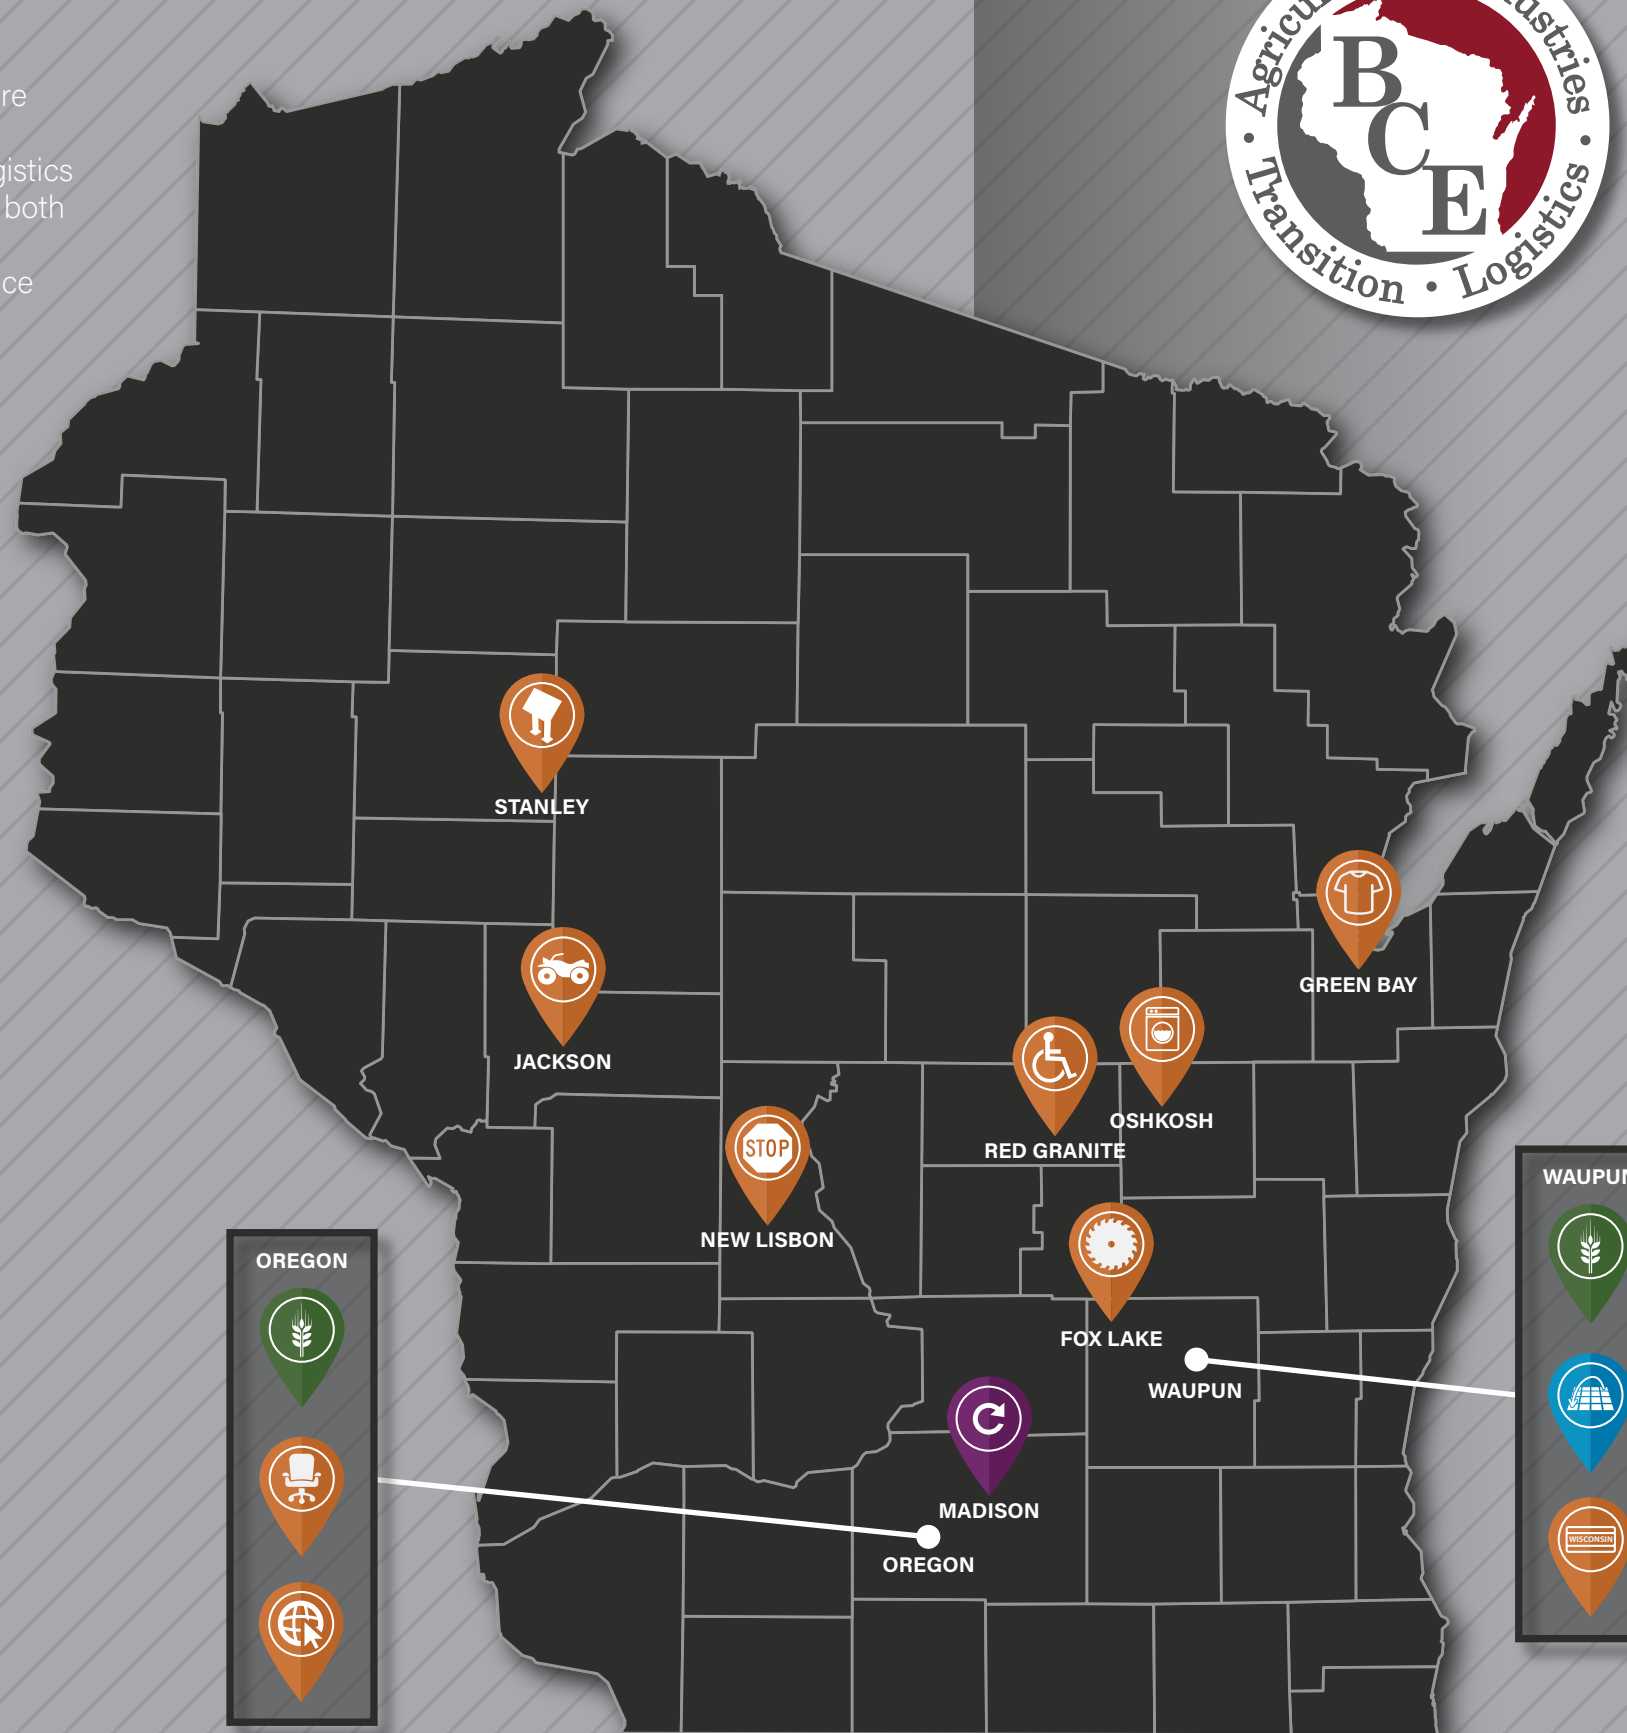

OUR BCE Locations

BCE has 16 teams, with workers from 11 correctional facilities throughout the state of Wisconsin. Our agriculture operations are comprised of farm and dairy teams at three sites in Wisconsin. Badger State Logistics and our Industries Distribution Center are both in the City of Waupun. Our Transition Program operates out of BCE's central office in Madison.

Agriculture

WAUPUN & FOX LAKE FARMS

- Dairy Cows, Crops

WAUPUN DAIRY

- Milk, Ice cream, and Sherbet

OREGON FARM

- Dairy Cows, Crops

Logistics

BADGER STATE LOGISTICS

- Commodities Warehouse

INDUSTRIES DISTRIBUTION CENTER

- Transportation, Storage, Delivery & Installation

Transition

TRANSITION PROGRAM

- BCE Central Office

Industries

LAUNDRY & LINEN RENTALS
• Oshkosh Correctional Institution

TEXTILES & EMBROIDERY
• Green Bay Correctional Institution

METAL FABRICATION & STAMPING
• Waupun Correctional Institution

PRODUCT DEVELOPMENT CENTER
• Oakhill Correctional Institution