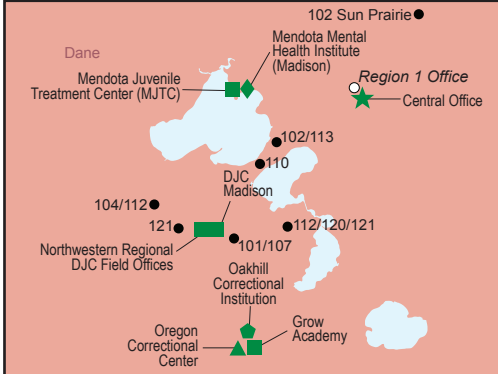

Wisconsin Department of Corrections

Madison Inset

Milwaukee Inset

Racine Inset

DCC Regions

Red	DCC Region 1
Green	DCC Region 2
Orange	DCC Region 3
Yellow	DCC Region 4
Teal	DCC Region 5
Light Orange	DCC Region 6
Blue	DCC Region 7
Purple	DCC Region 8