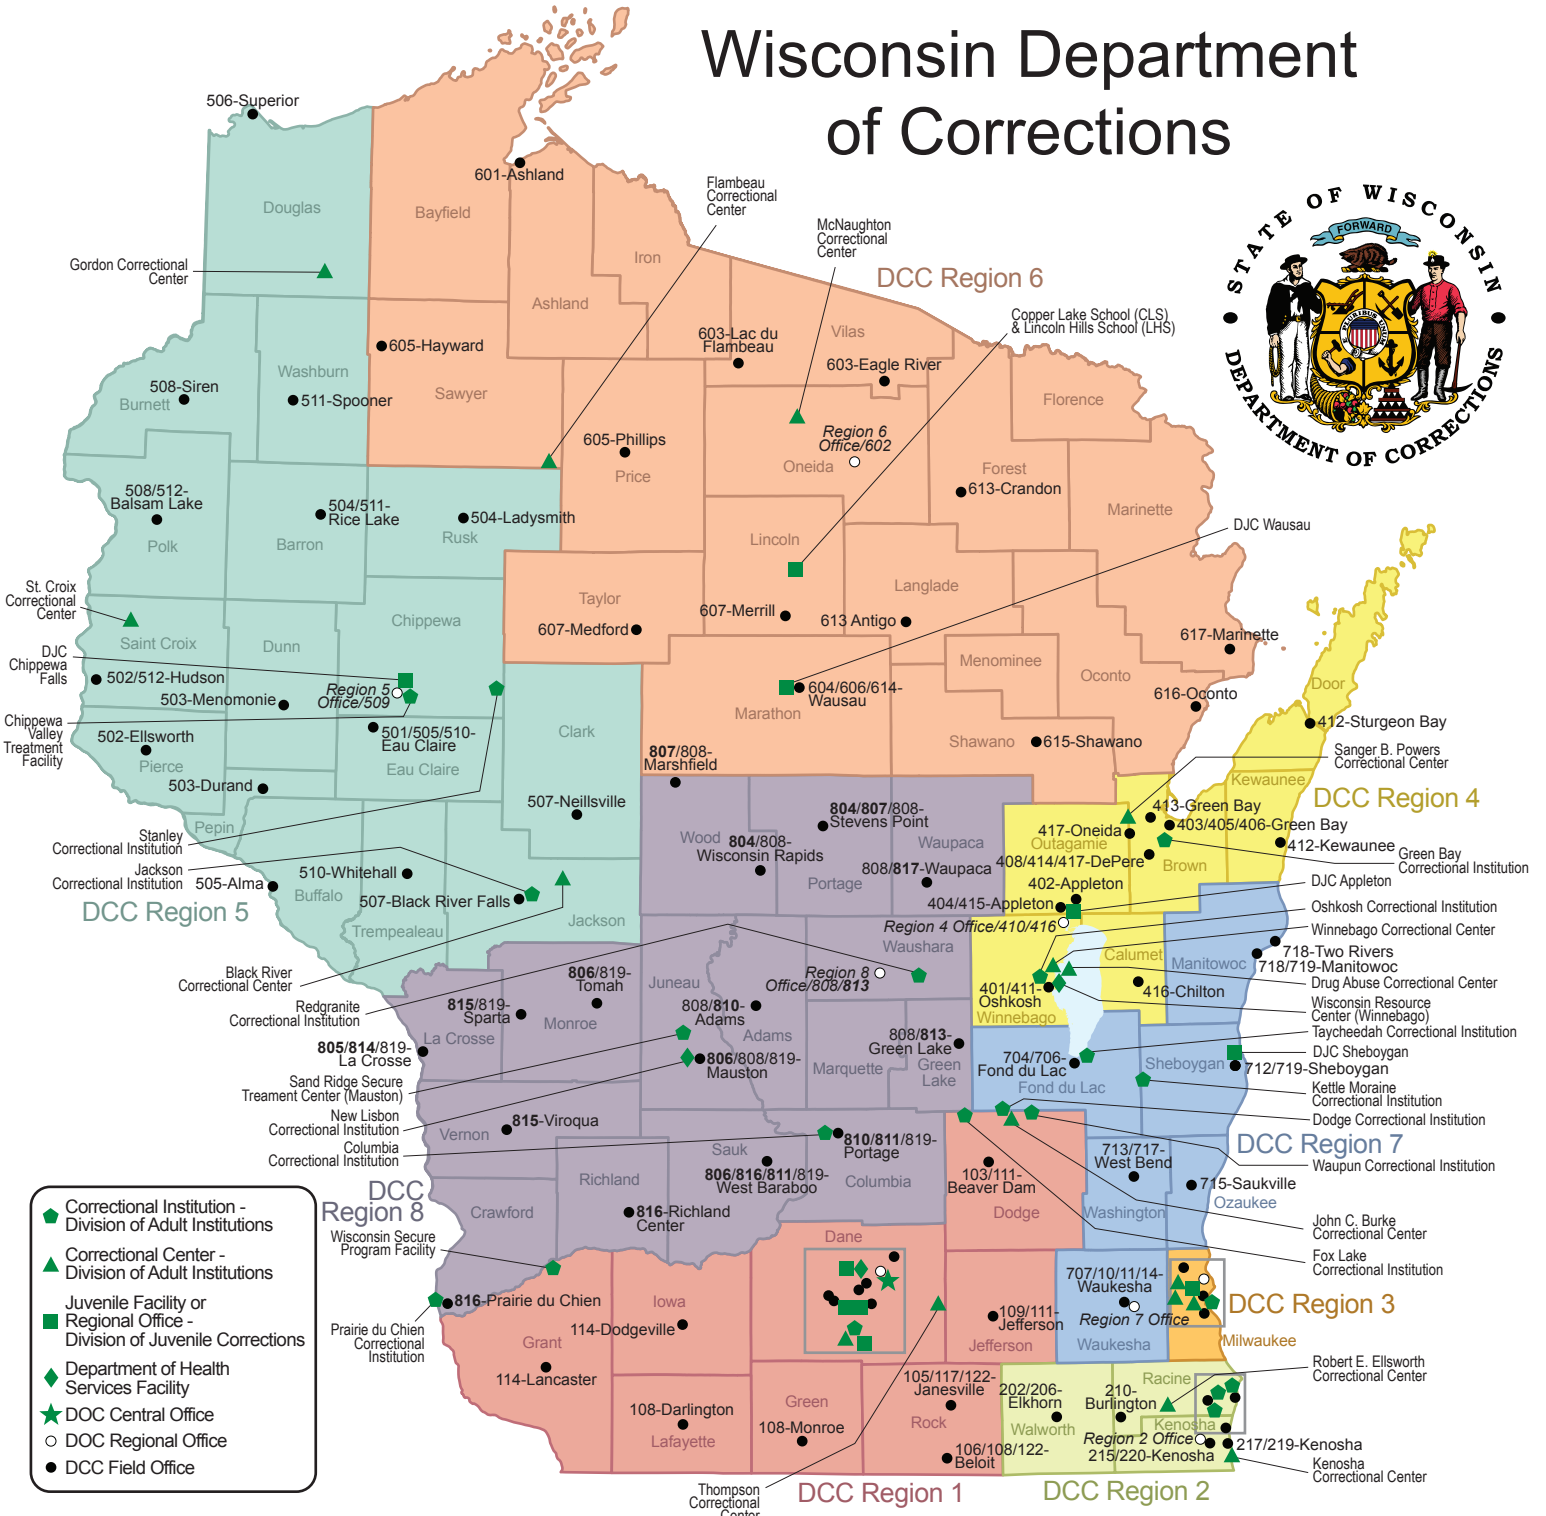

Wisconsin Department of Corrections

Madison Inset

Milwaukee Inset

Racine Inset

DCC Regions

Red	DCC Region 1
Green	DCC Region 2
Orange	DCC Region 3
Yellow	DCC Region 4
Teal	DCC Region 5
Light Orange	DCC Region 6
Blue	DCC Region 7
Purple	DCC Region 8